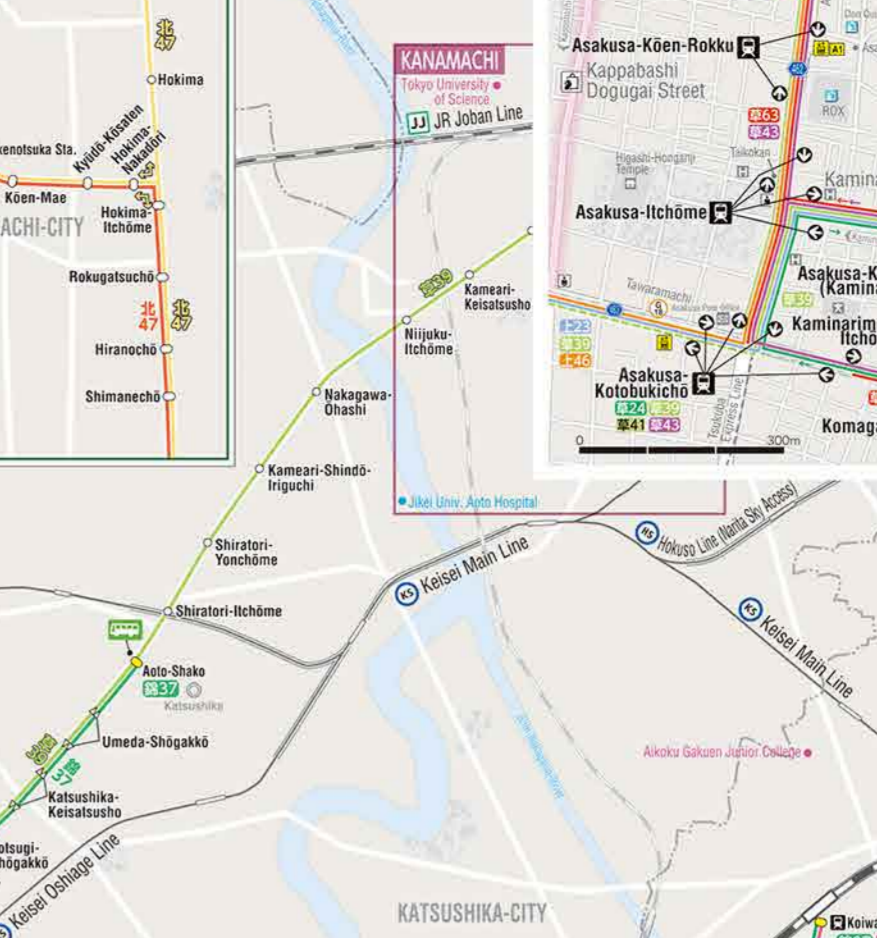

Asakusa

Asakusa-Koen Roku Asakusa-Koen
Asakusa-Koen Roku Asakusa-Koen