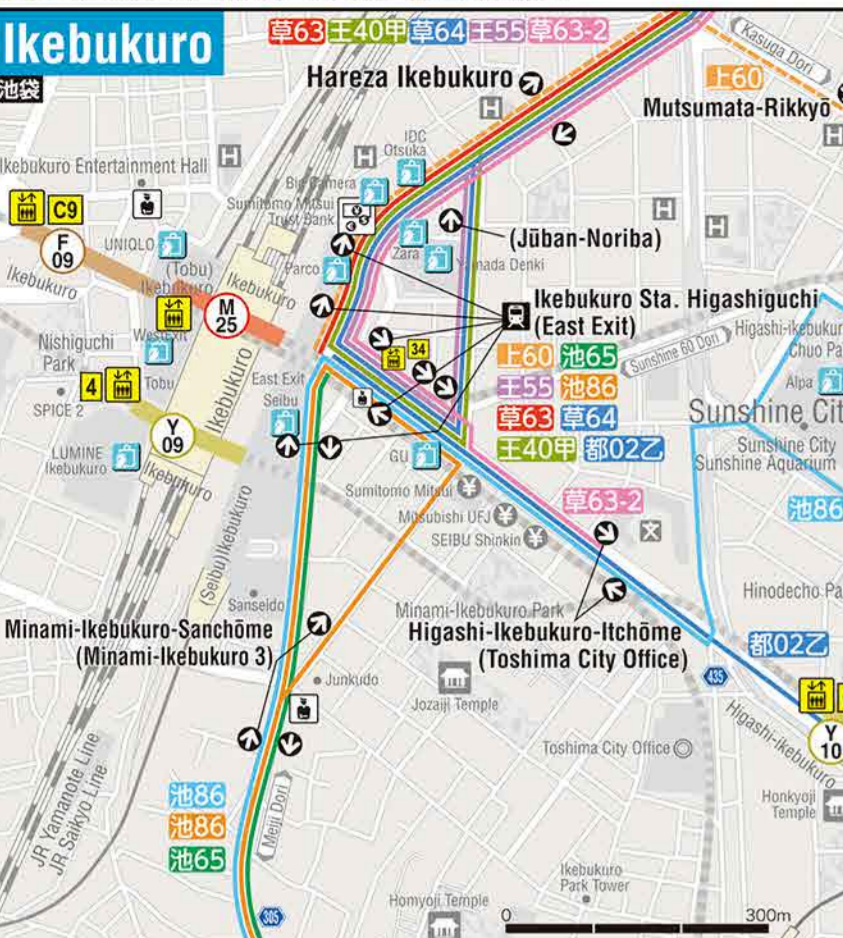

Station Area Map

Bus Stop (direction) Accommodations Shopping Spot
Subway Exit with an Elevator (Exit number)