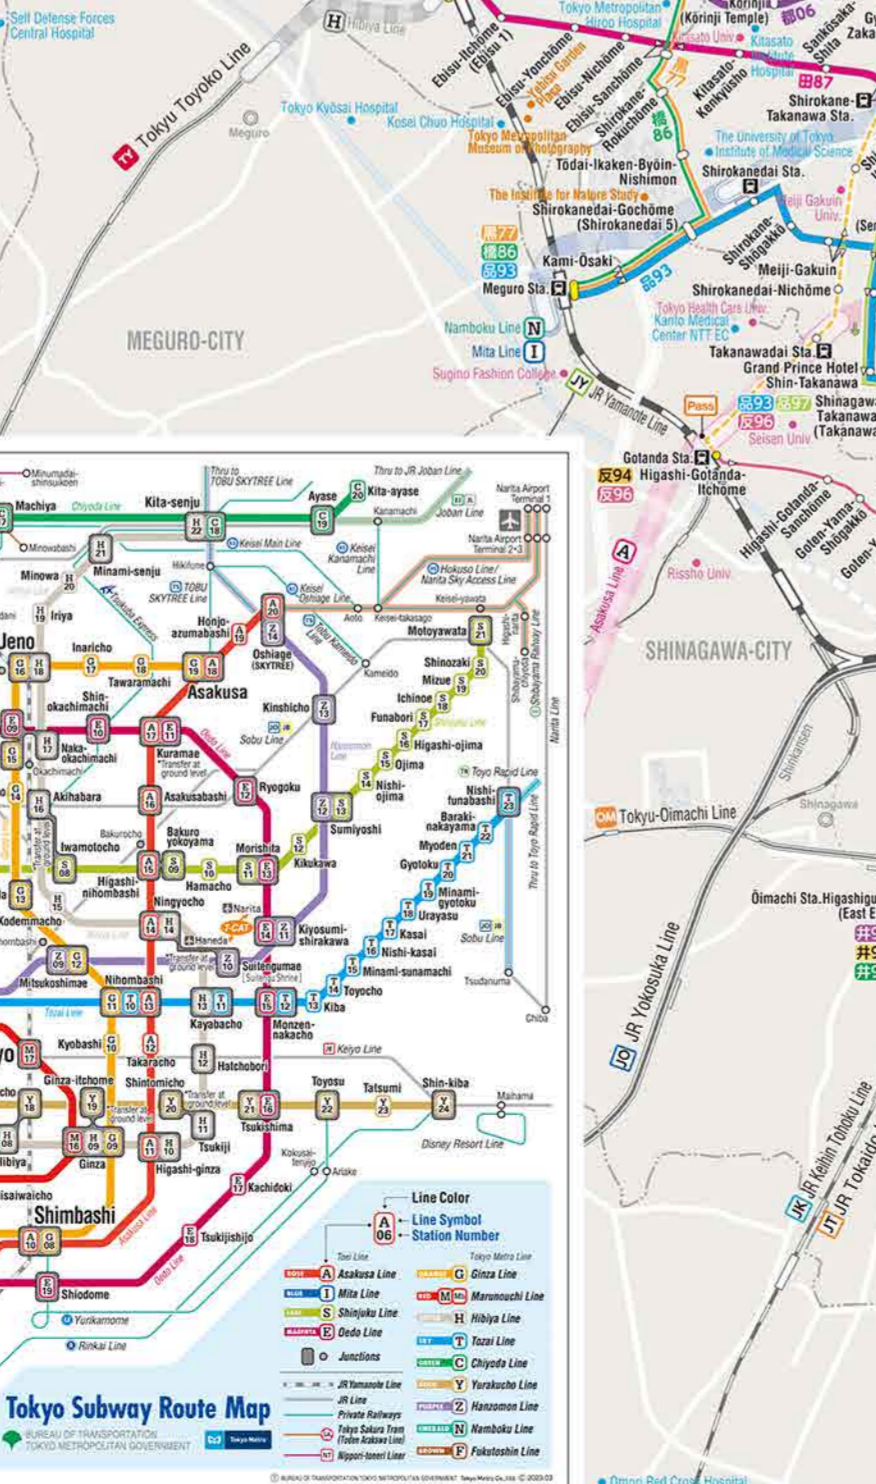

See reverse side for bus stop map

See reverse side for bus stop map