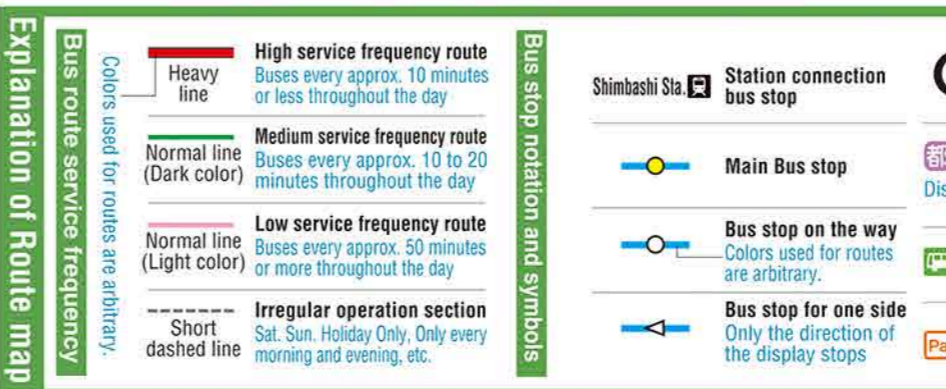

Explanation of Route Map

Heavy Line (Dark color) High service frequency route Buses every approx. 10 minutes or less throughout the day
Normal Line (Light color) Medium service frequency route Buses every approx. 10 to 20 minutes throughout the day
Normal Line (Light color) Low service frequency route Buses every approx. 20 minutes or more throughout the day
Short dashed line Irregular operation section Sat. Sun. Holiday Only. Only during morning and evening, etc.

Station connection bus stop

Shintzhi Sta. Station connection bus stop
Main bus stop
Bus stop on the way
Bus stop for one side
Only the direction of the display stops

Bus stop Guide map

Please see the reverse side.
0502 Route number
Transportation Bureau Bus Depot
Commutation ticket sale place

Other Train

Map symbol
University
Sightseeing spot
Ward office
Water Body
Park (green space)

Abbreviation

Sta. Station
St. Street
Univ. University