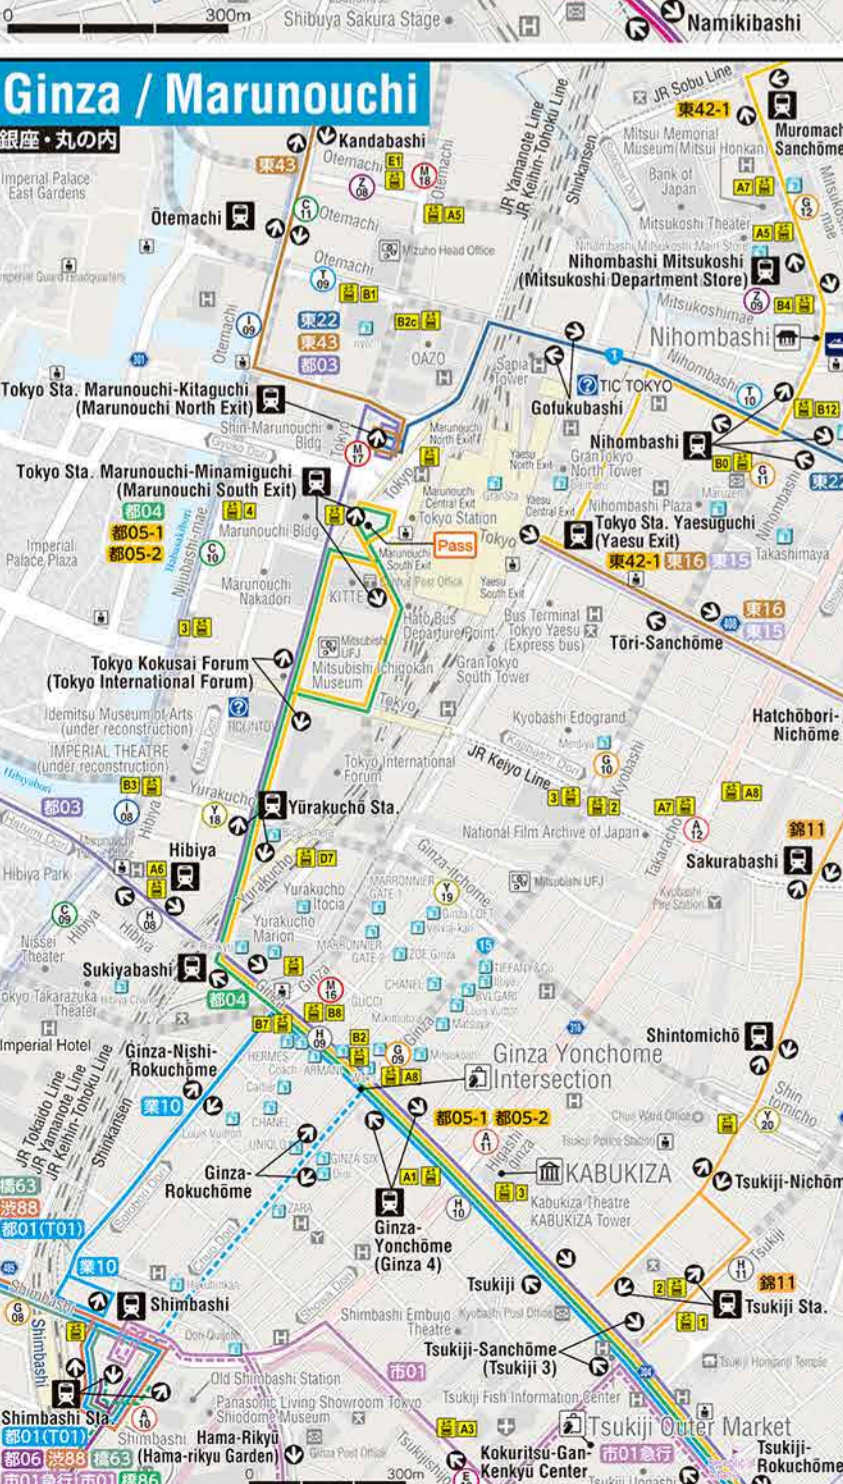

Station Area Map

Bus Stop (direction) Accommodations Shopping Spot
Subway Exit with an Elevator (Exit number)