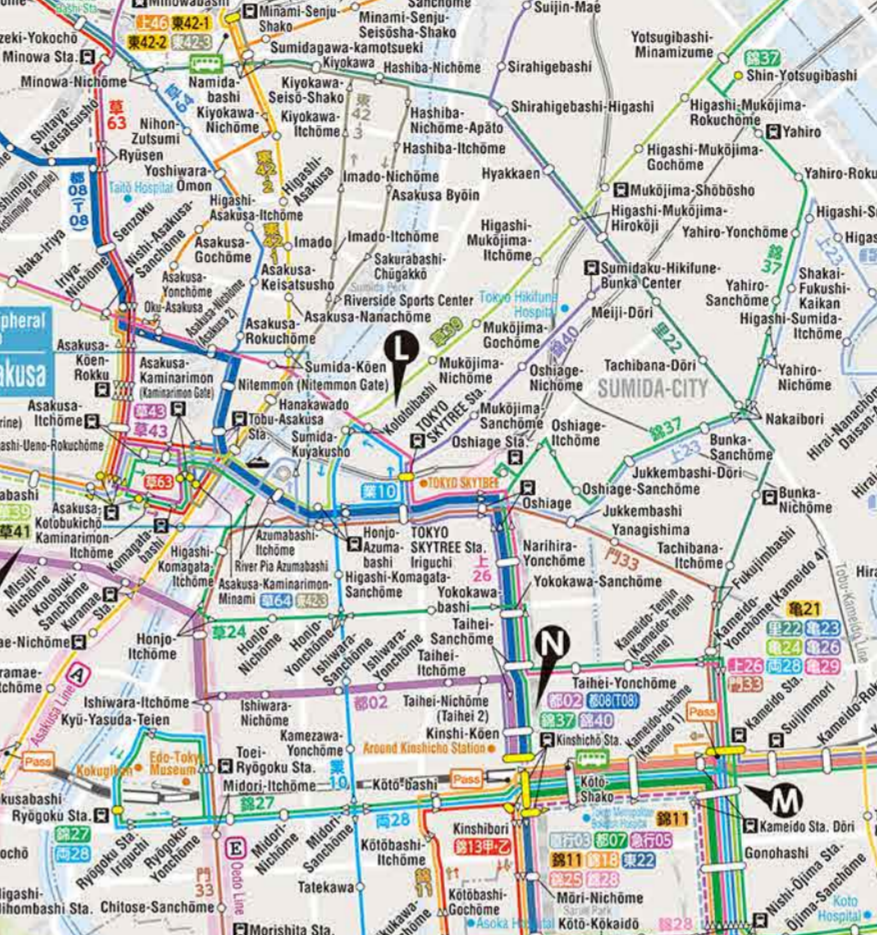

TAKENOTSUKA

TAKENOTSUKA