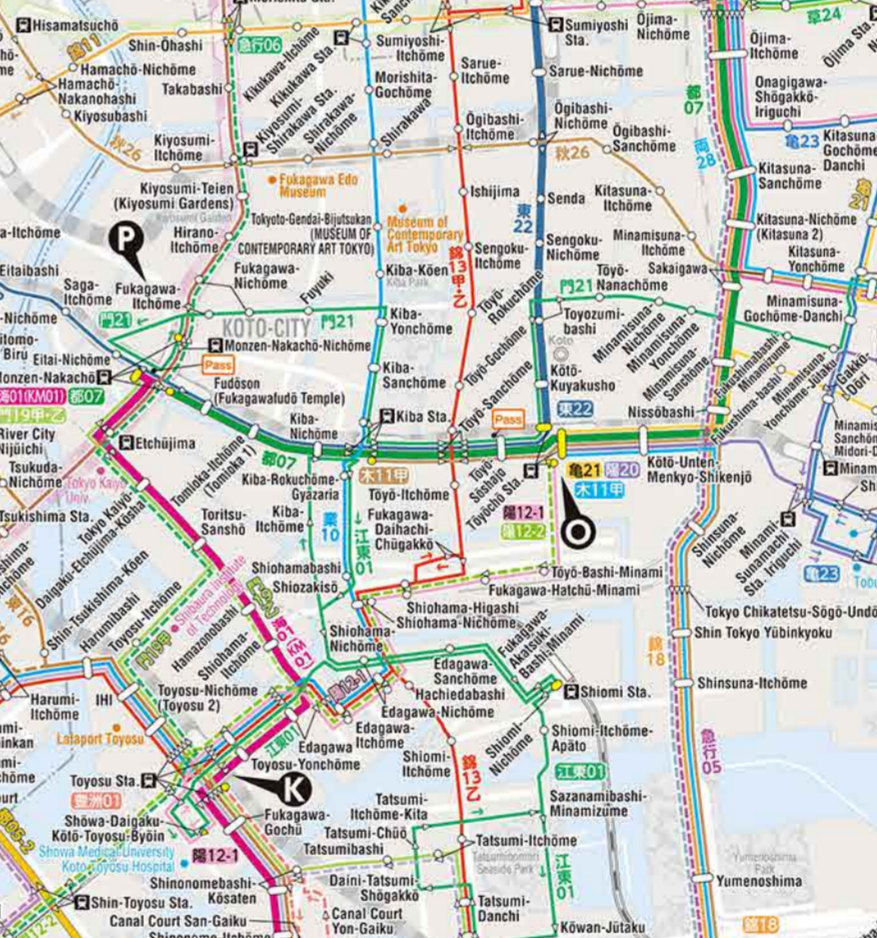

TAKENOTSUKA

TAKENOTSUKA