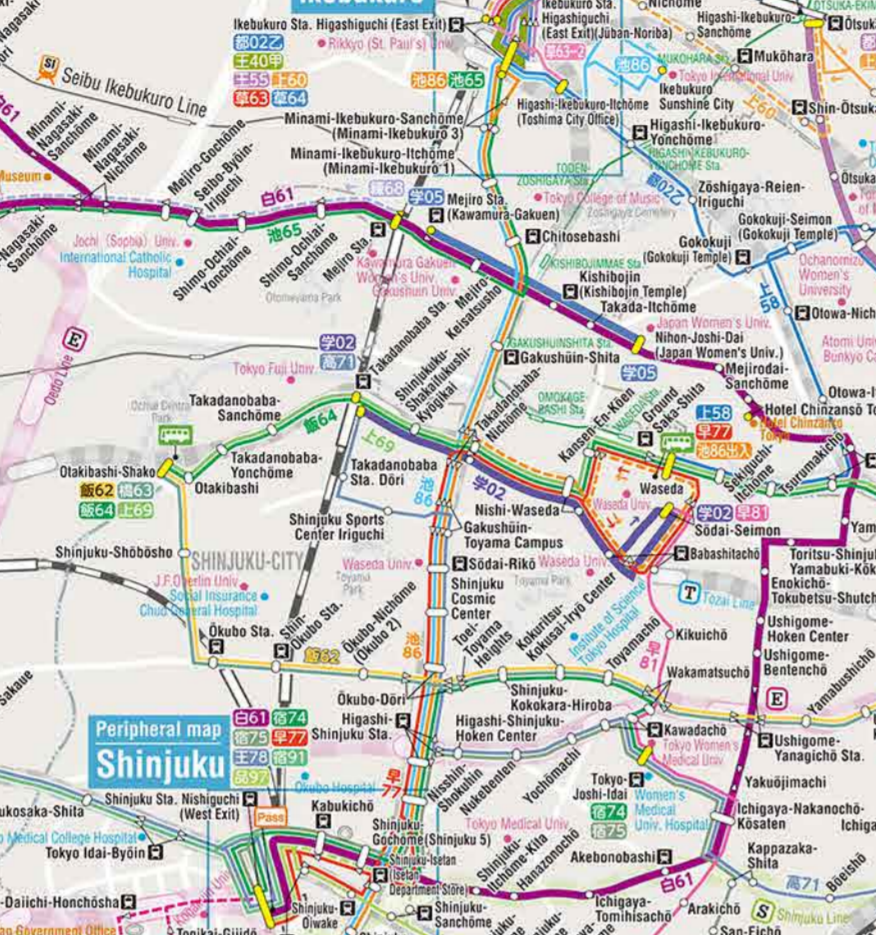

See reverse side for bus stop map

See reverse side for bus stop map