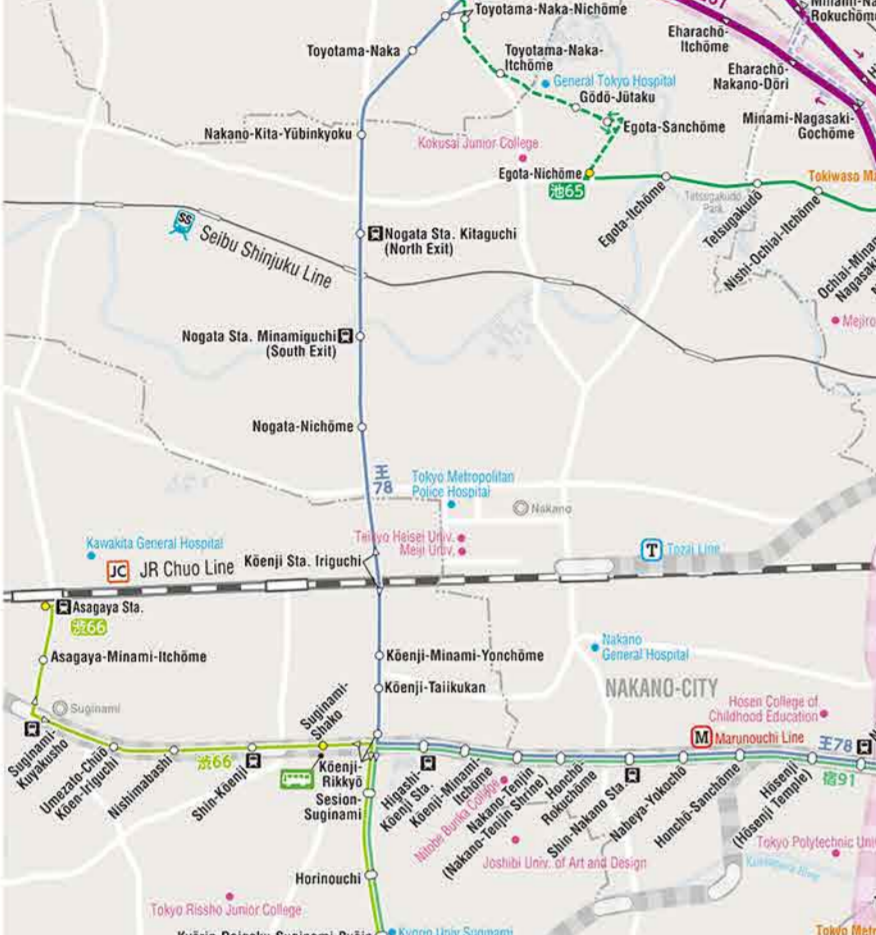

Ueno

Ueno Zoological Gardens Tokyo Metropolitan Art Museum
National Museum of Nature and Science
National Museum of Western Art