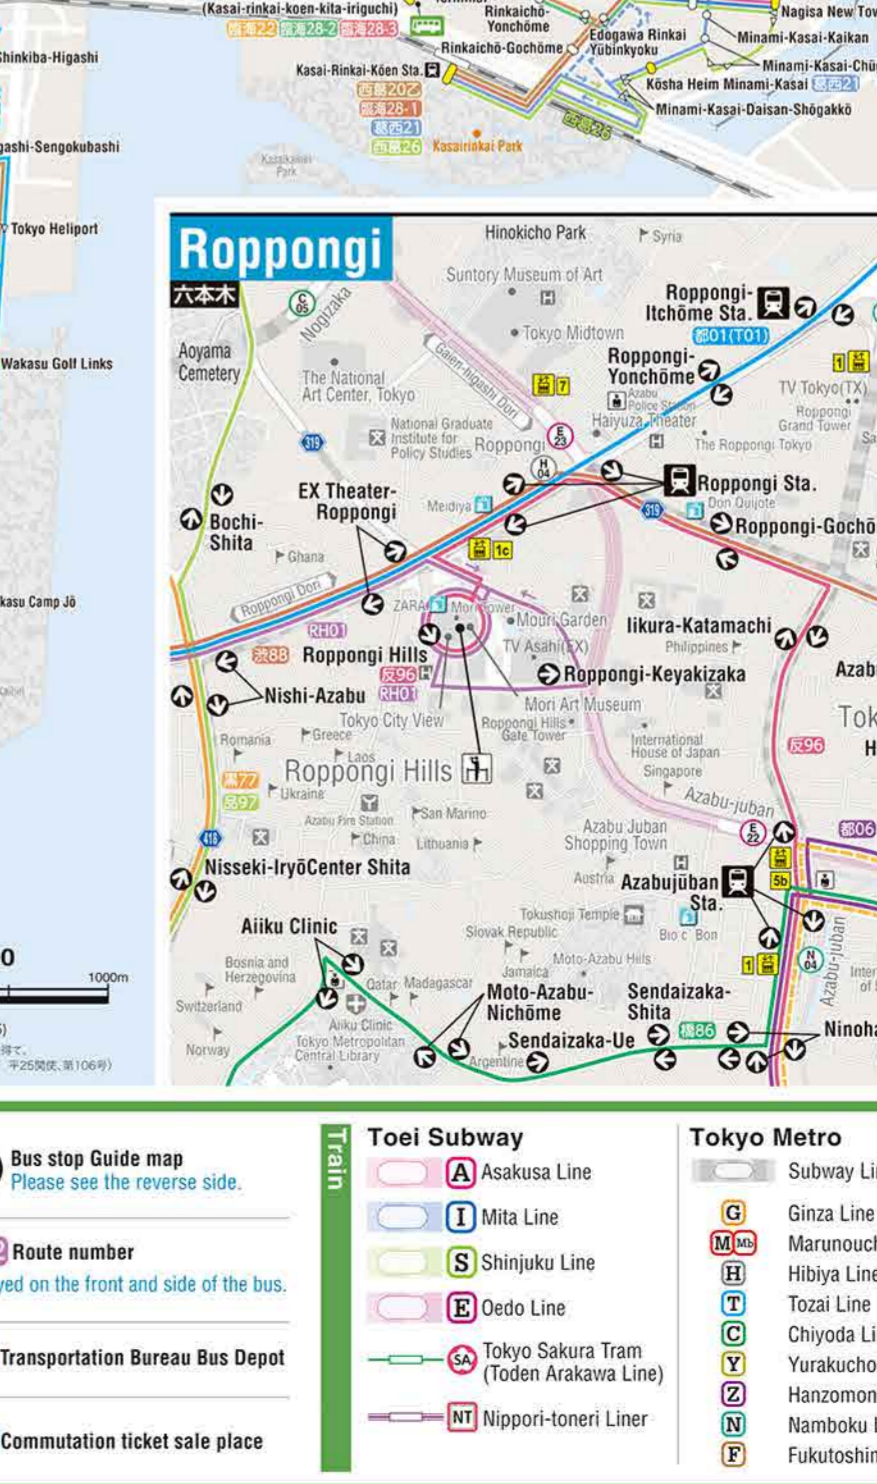

Asakusa

Asakusa-Koen Roku Asakusa-Koen
Asakusa-Koen Roku Asakusa-Koen