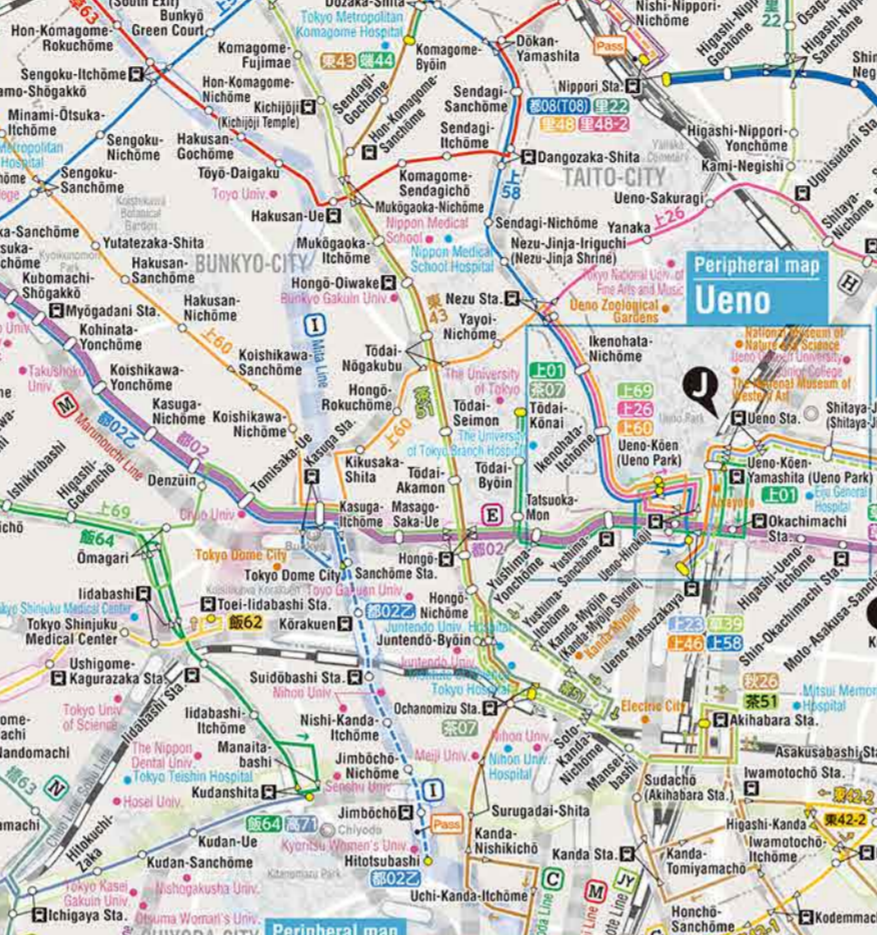

TONERI

TONERI