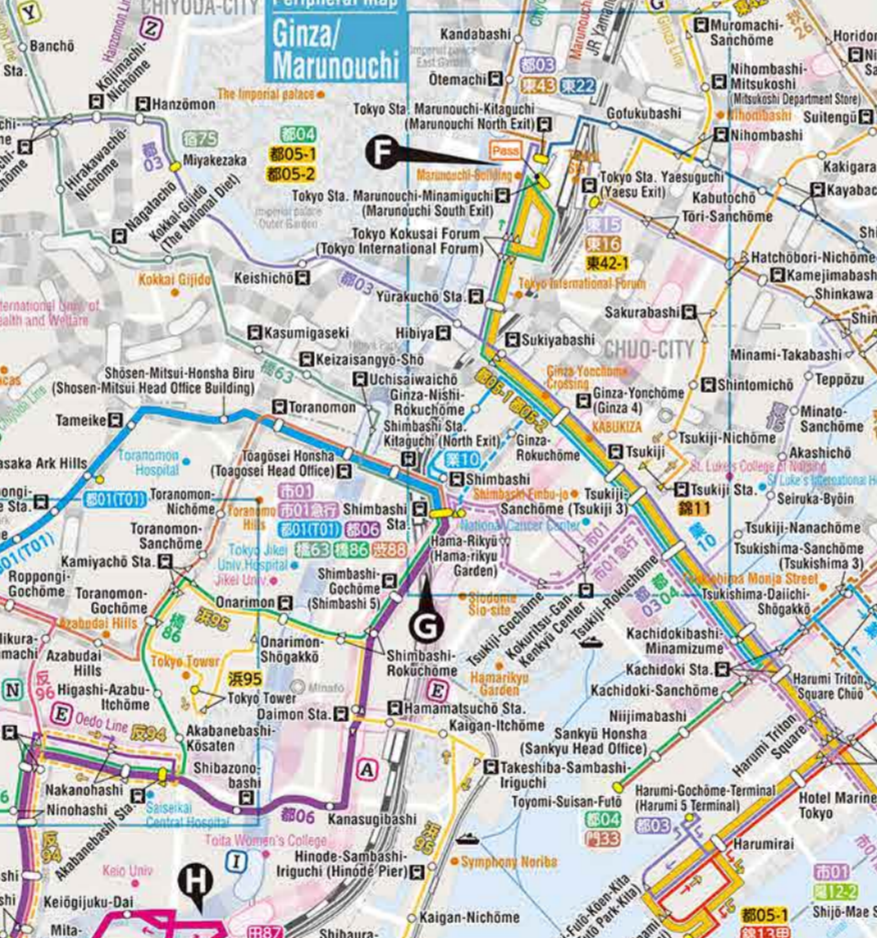

TONERI

TONERI