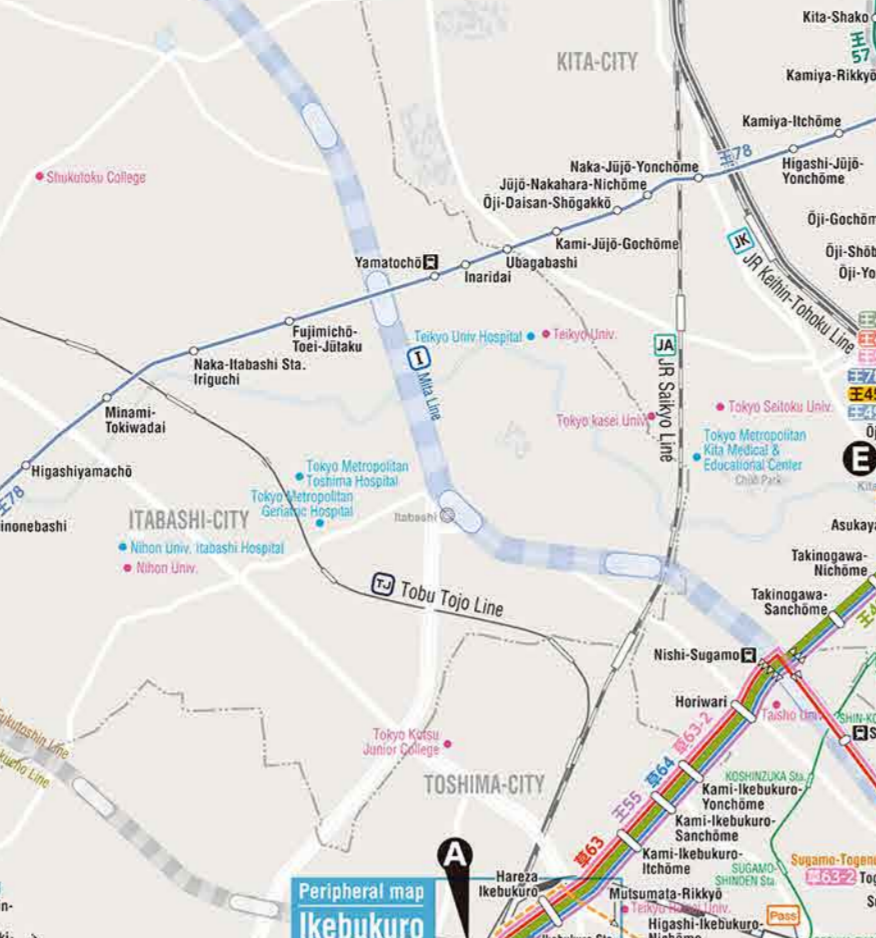

See reverse side for bus stop map

See reverse side for bus stop map