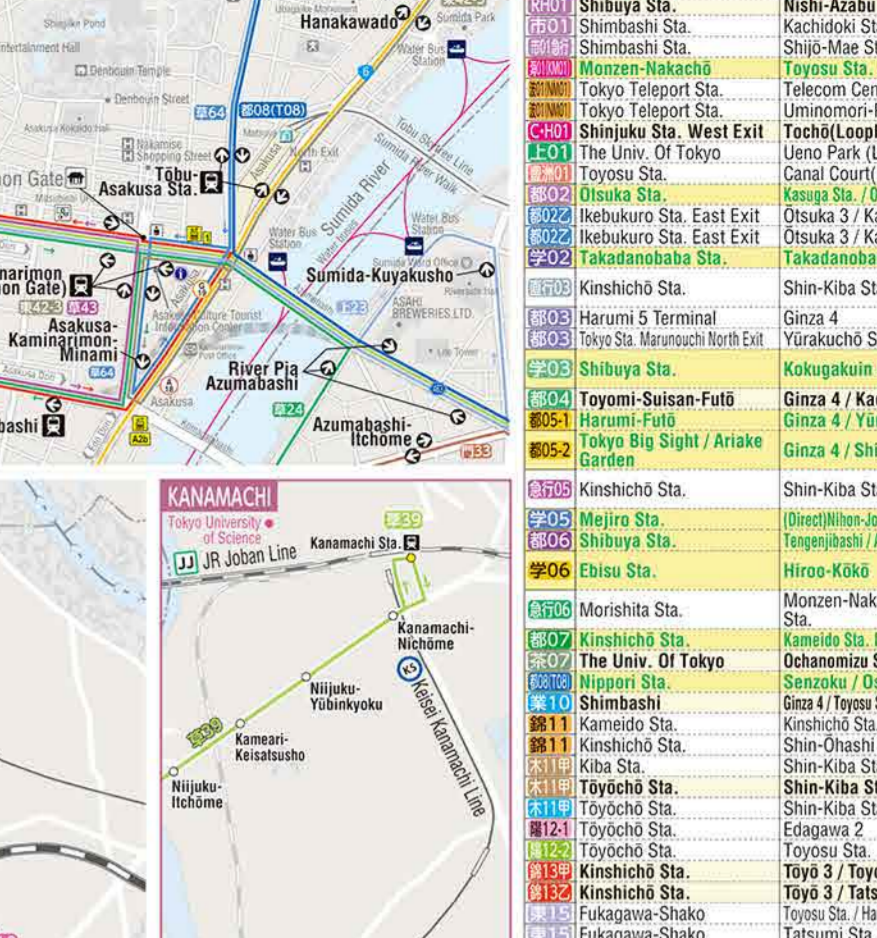

Asakusa

Asakusa-Koen Roku Asakusa-Koen
Asakusa-Koen Roku Asakusa-Koen

List of Toei Bus Route