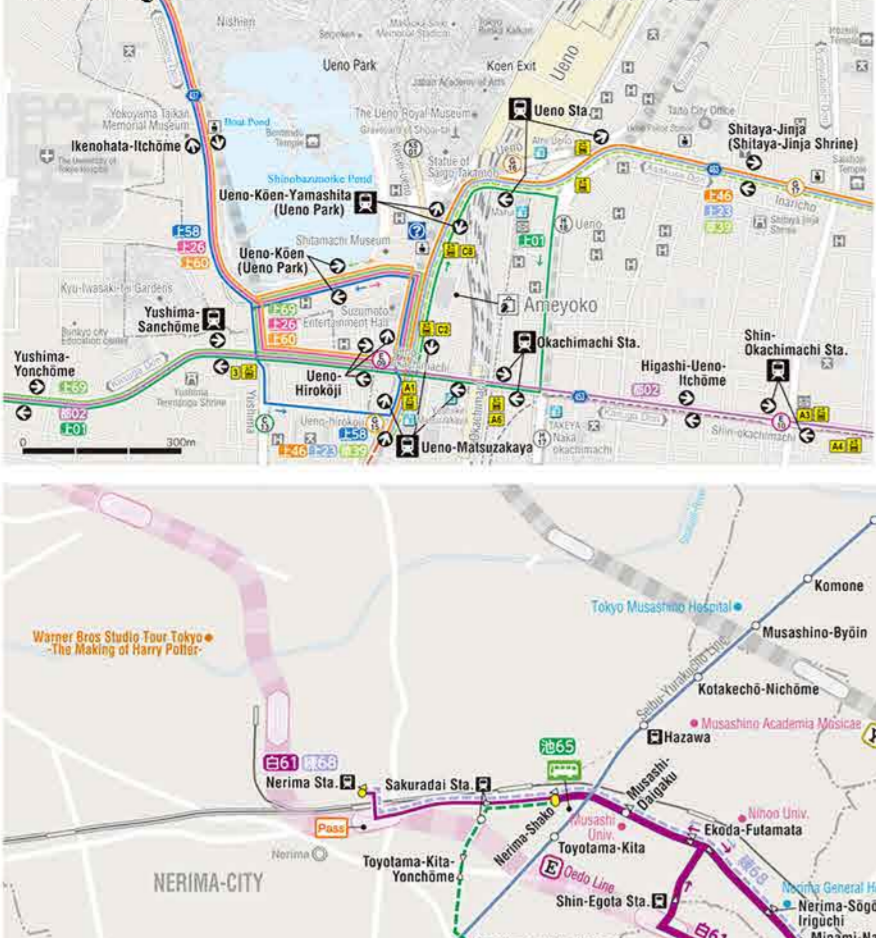

Ueno

Ueno Zoological Gardens Tokyo Metropolitan Art Museum
National Museum of Nature and Science
National Museum of Western Art