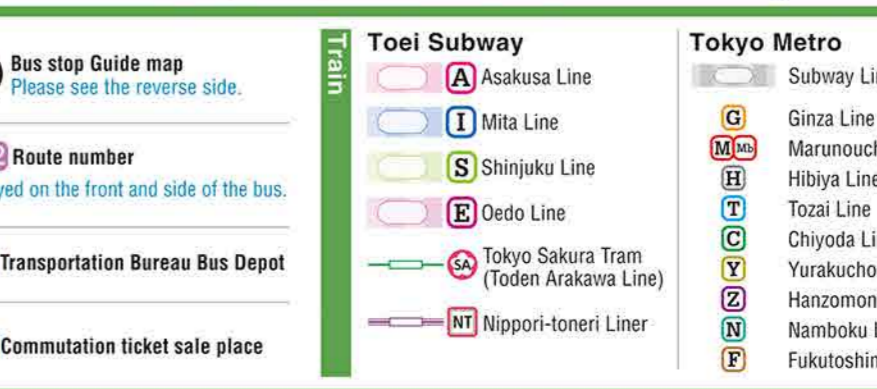

Explanation of Route Map

Heavy Line (Dark color) High service frequency route Buses every approx. 10 minutes or less throughout the day
Normal Line (Light color) Medium service frequency route Buses every approx. 10 to 20 minutes throughout the day
Normal Line (Light color) Low service frequency route Buses every approx. 20 minutes or more throughout the day
Short dashed line Irregular operation section Sat. Sun. Holiday Only. Only during morning and evening, etc.

Station connection bus stop

Shintzhi Sta. Station connection bus stop
Main bus stop
Bus stop on the way
Bus stop for one side
Only the direction of the display stops

Bus stop Guide map

Please see the reverse side.
0502 Route number
Transportation Bureau Bus Depot
Commutation ticket sale place

Other Train

Map symbol
University
Sightseeing spot
Ward office
Water Body
Park (green space)

Abbreviation

Sta. Station
St. Street
Univ. University