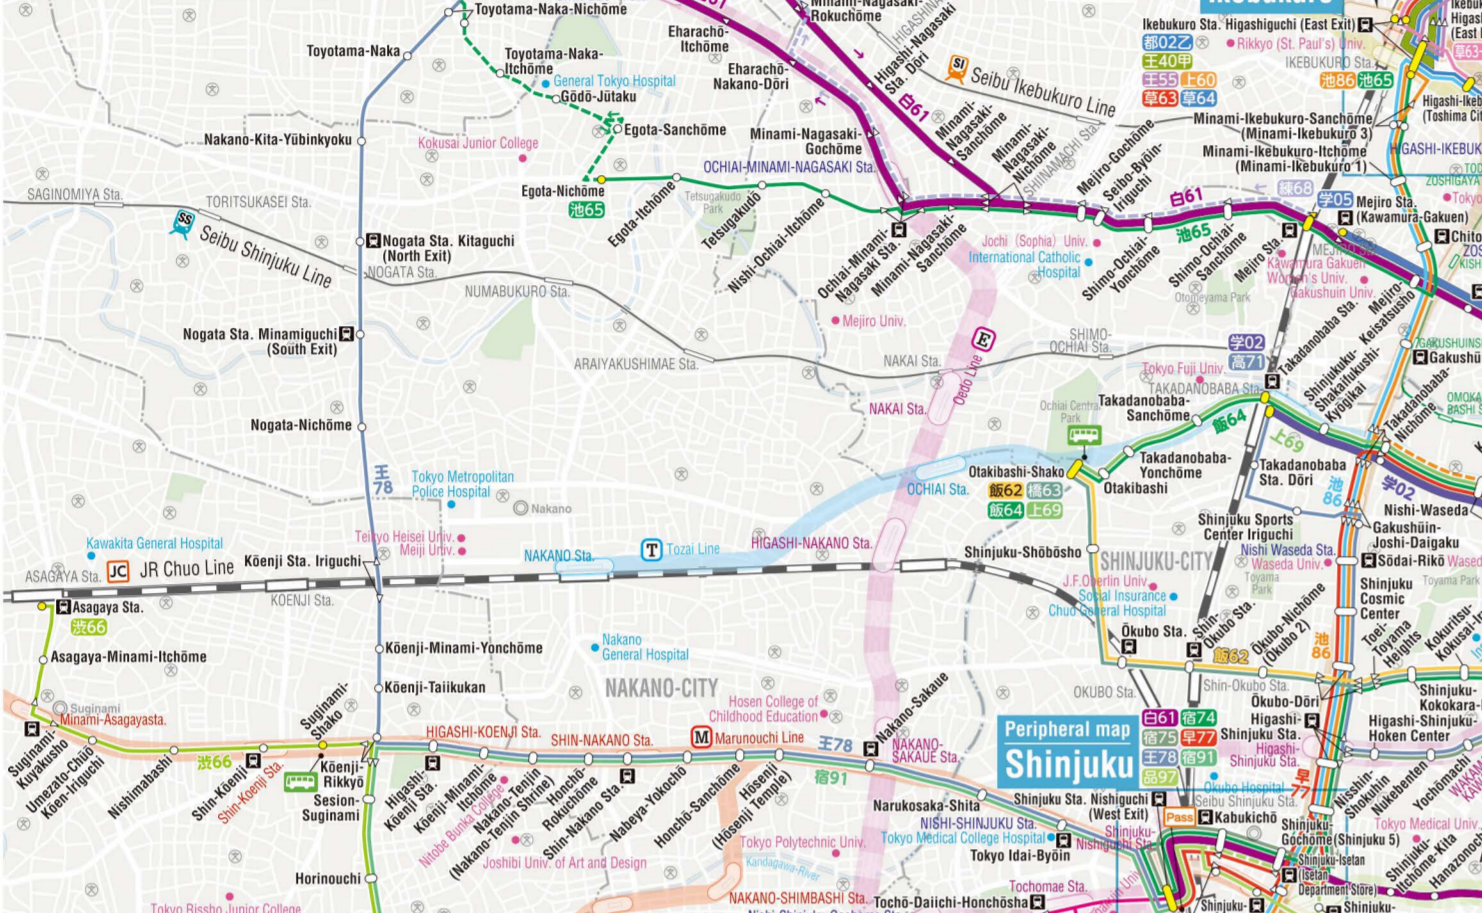

Ueno

Ueno Zoological Gardens Tokyo Metropolitan Art Museum
National Museum of Nature and Science
National Museum of Western Art (Tokyo)