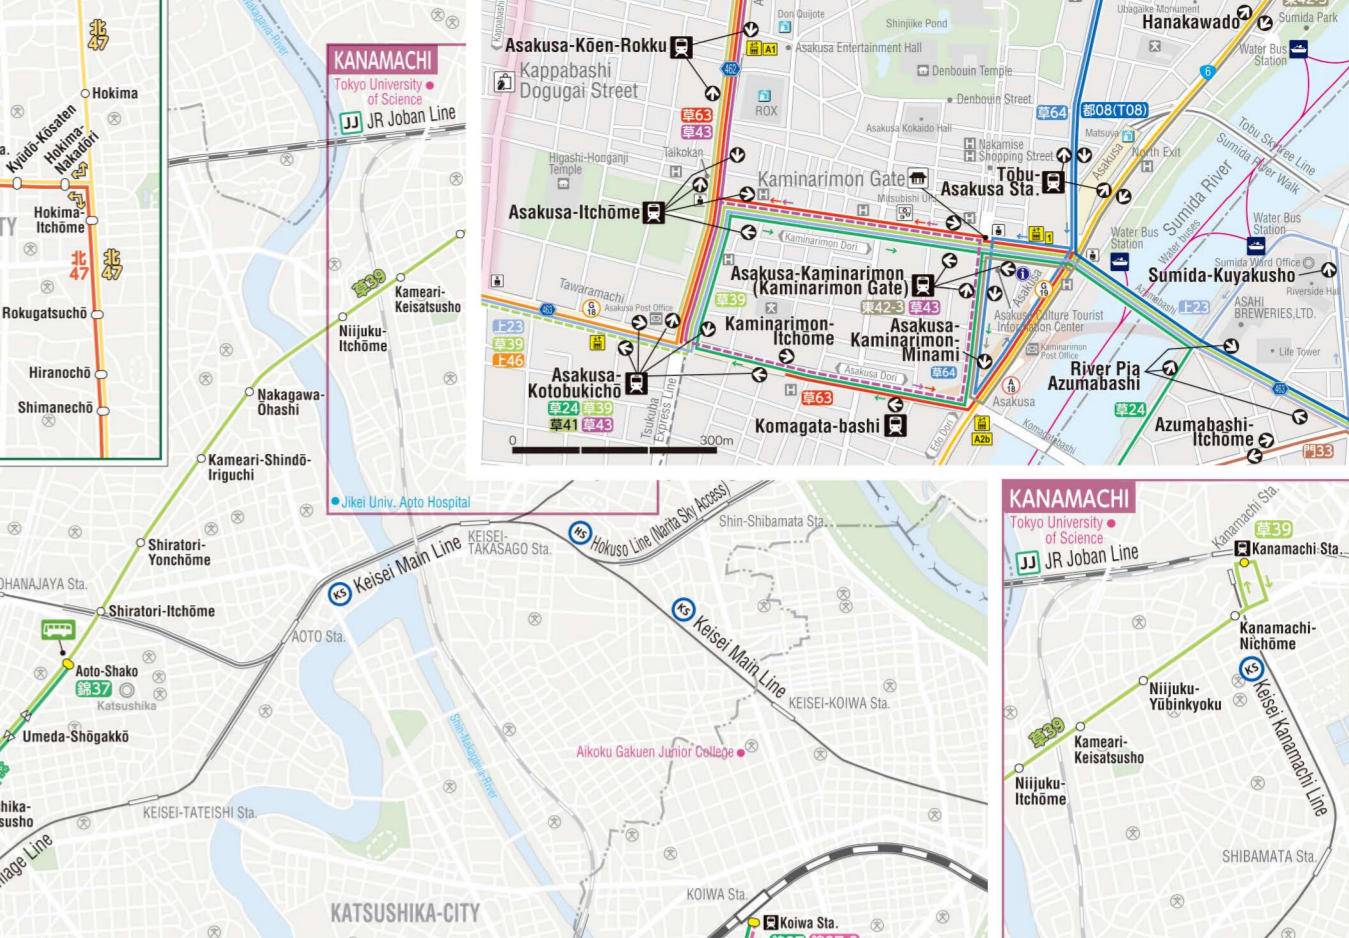

List of Toei Bus Route

Try Walking around with a TOEBUS Route Guide using the Avenza Maps Smartphone App

Avenza Maps is an app that allows users to download free maps everywhere in the world. Download TOEBUS Route Guides using the app to show a route map on your smartphone or tablet.

1. First, download the app.
2. Use the QR code on the right to download the TOEBUS Route Guide.

Other Train

Map symbol

- Hospital
- University
- Sightseeing spot
- Work office
- Embassy
- Bus-Stop
- Park / green space

Abbreviation

St. Street

Univ. University