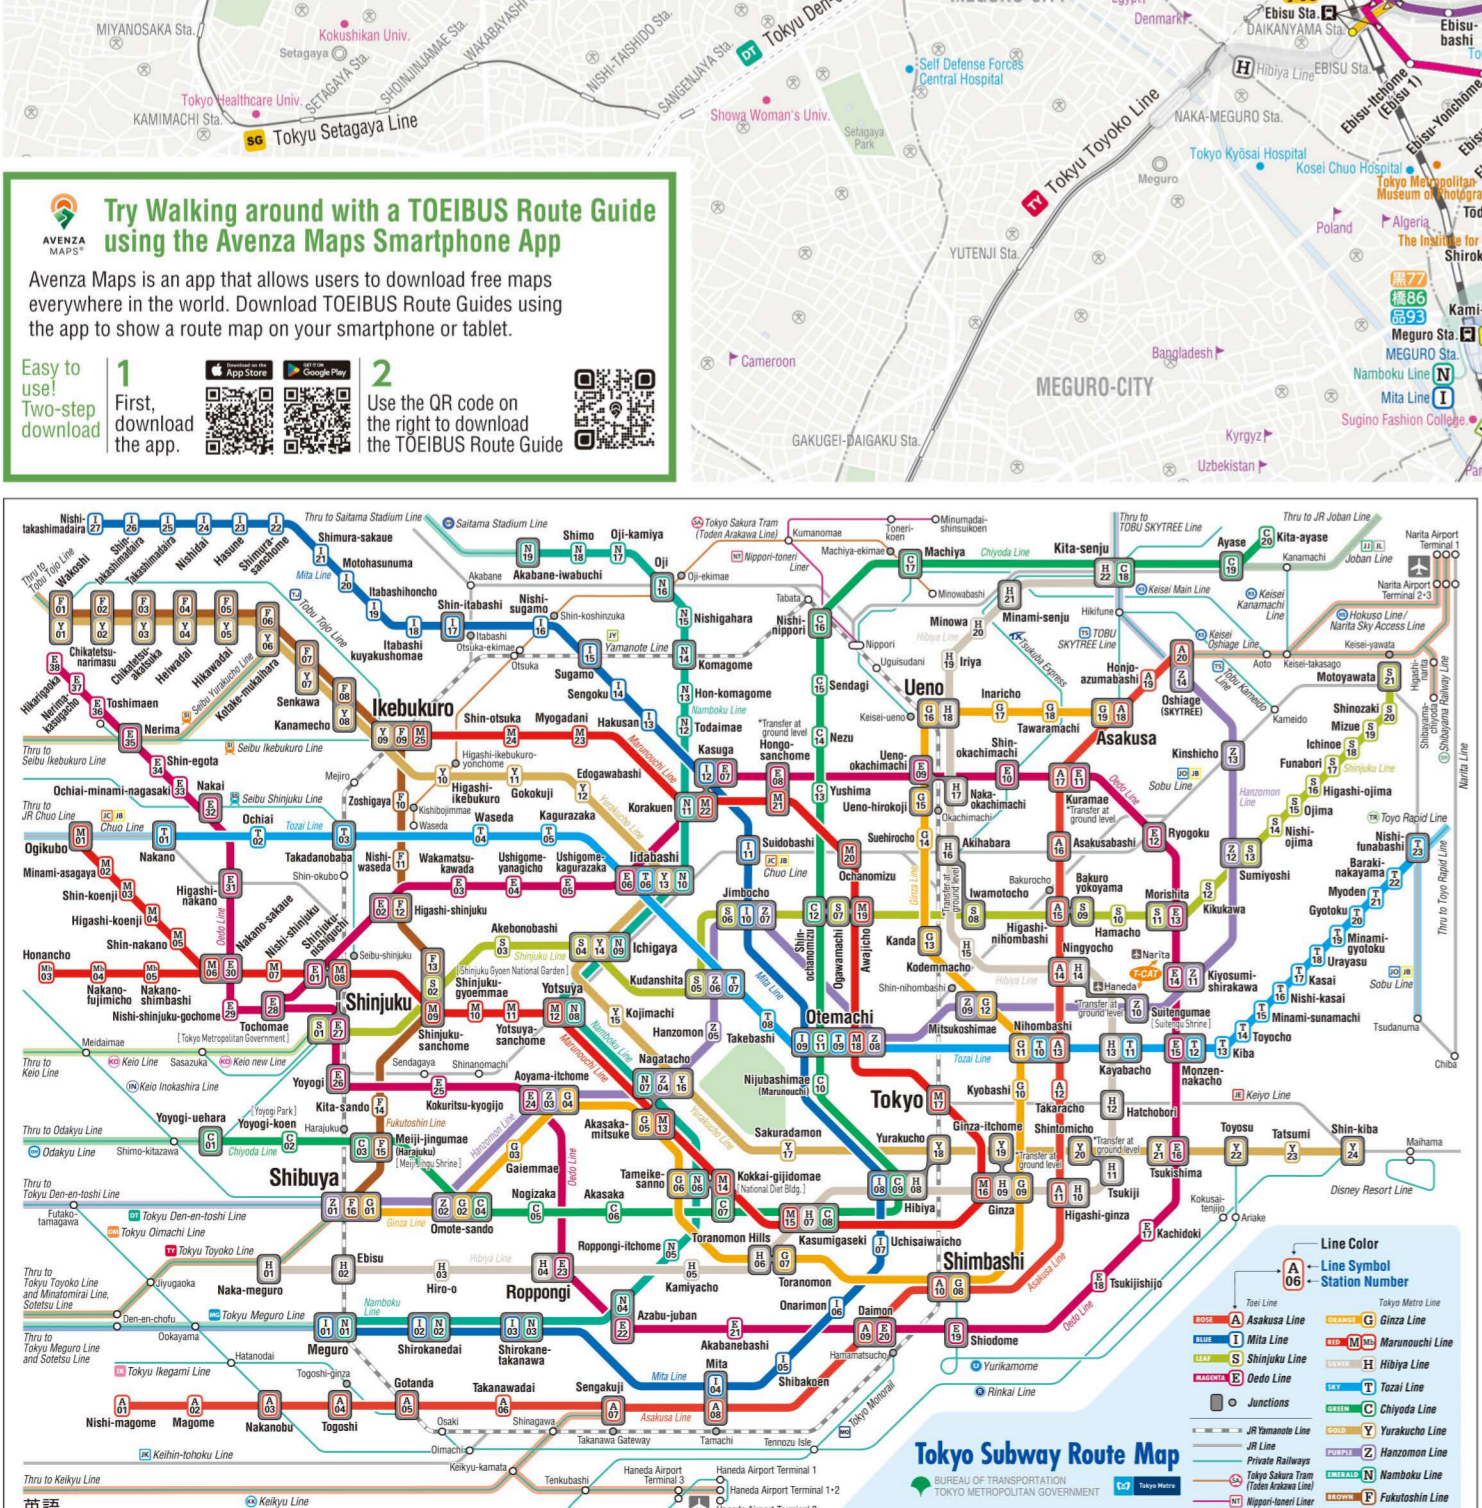

Ueno

Ueno Zoological Gardens Tokyo Metropolitan Art Museum
National Museum of Nature and Science
National Museum of Western Art (Tokyo)