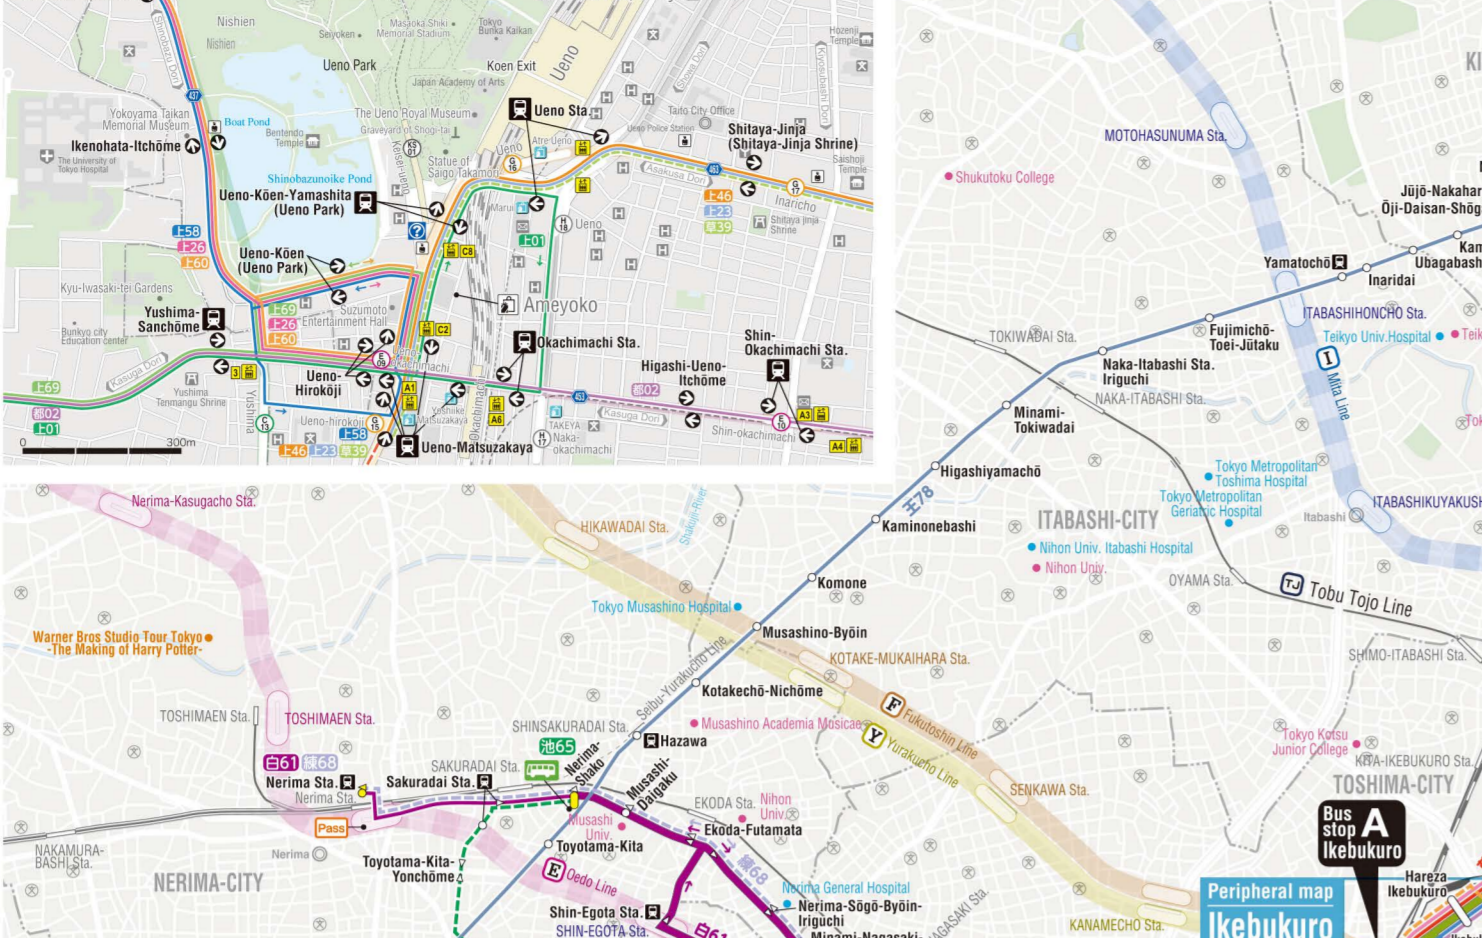

Ueno

Ueno Zoological Gardens Tokyo Metropolitan Art Museum
National Museum of Nature and Science
National Museum of Western Art (Tokyo)