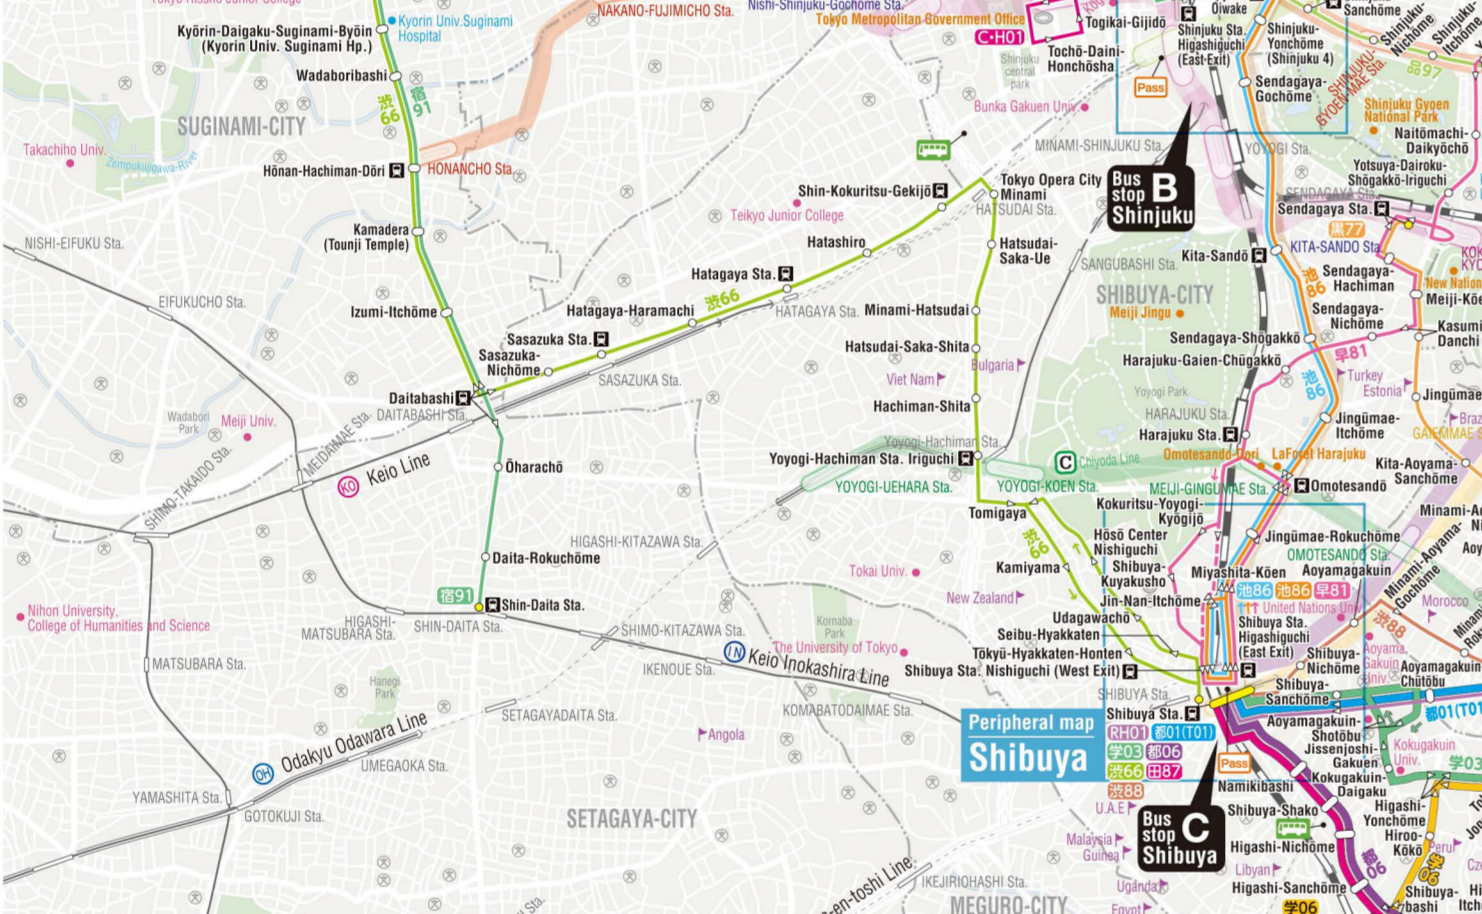

Ueno

Ueno Zoological Gardens Tokyo Metropolitan Art Museum
National Museum of Nature and Science
National Museum of Western Art (Tokyo)