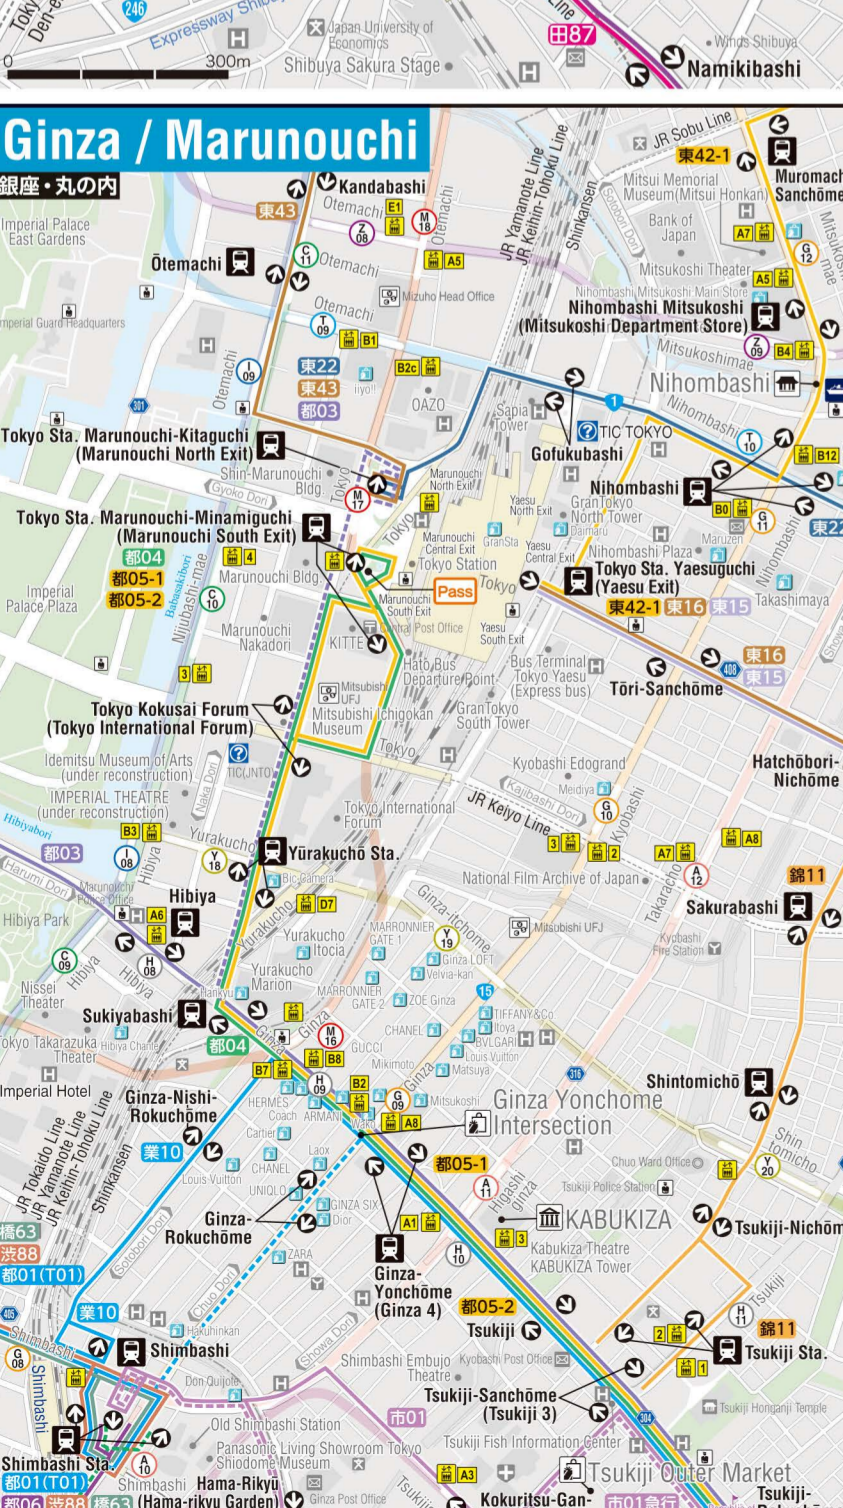

Station Area Map

Bus Stop (direction) Accommodations Shopping Spot
Subway Exit with an Elevator (Exit number)