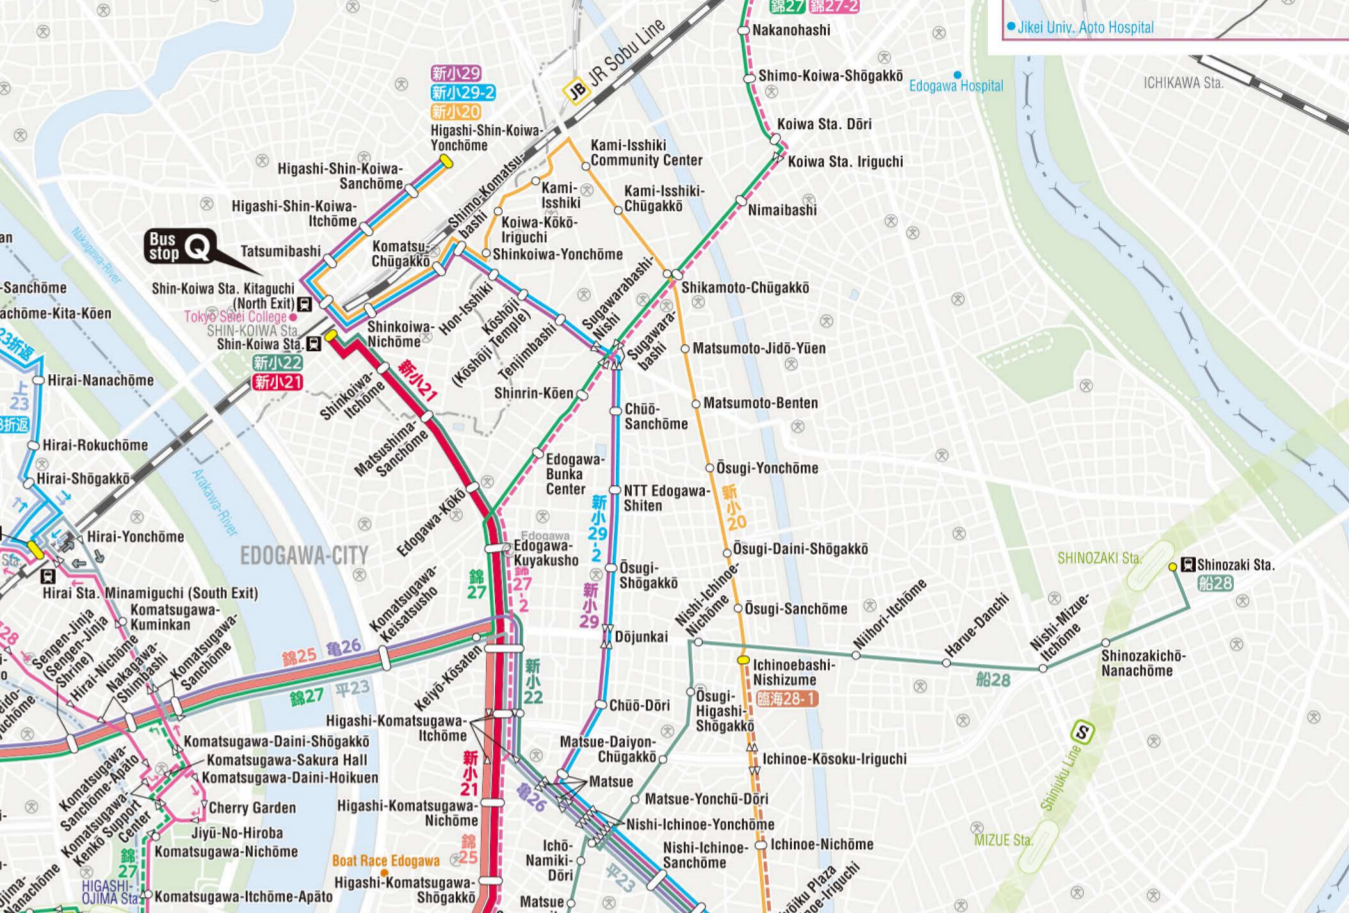

List of Toei Bus Route

Try Walking around with a TOEBUS Route Guide using the Avenza Maps Smartphone App

Avenza Maps is an app that allows users to download free maps everywhere in the world. Download TOEBUS Route Guides using the app to show a route map on your smartphone or tablet.

1. First, download the app.
2. Use the QR code on the right to download the TOEBUS Route Guide.

Other Train

Map symbol

- Hospital
- University
- Sightseeing spot
- Work office
- Embassy
- Bus-Stop
- Park / green space

Abbreviation

St. Street

Univ. University