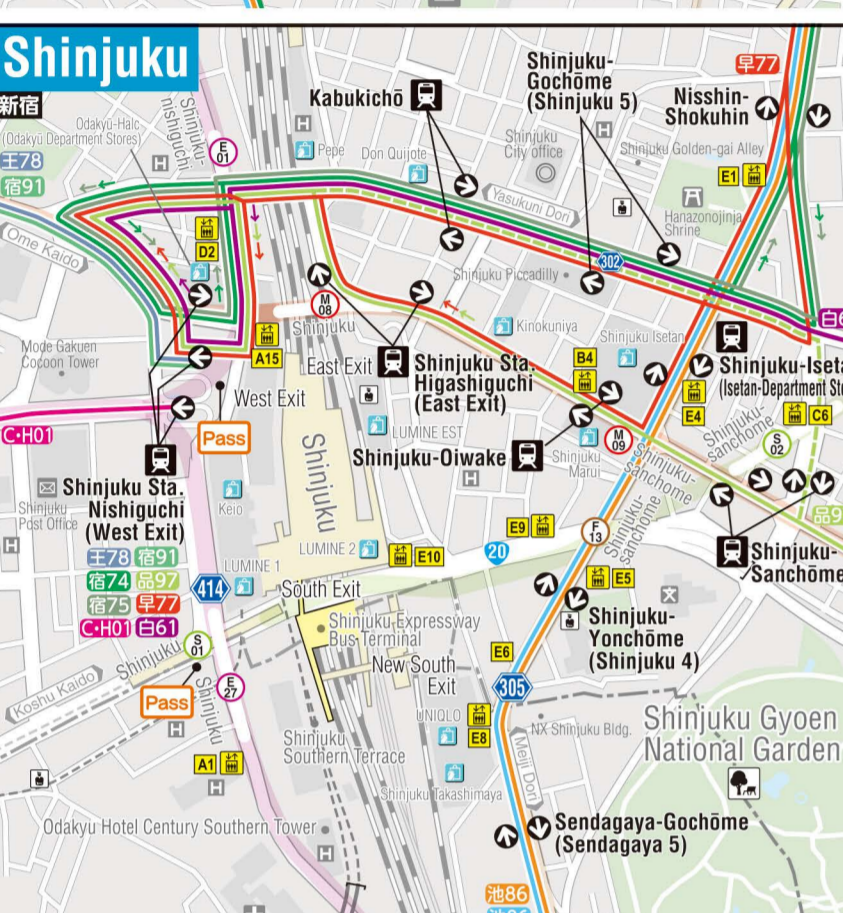

Station Area Map

Bus Stop (direction) Accommodations Shopping Spot
Subway Exit with an Elevator (Exit number)