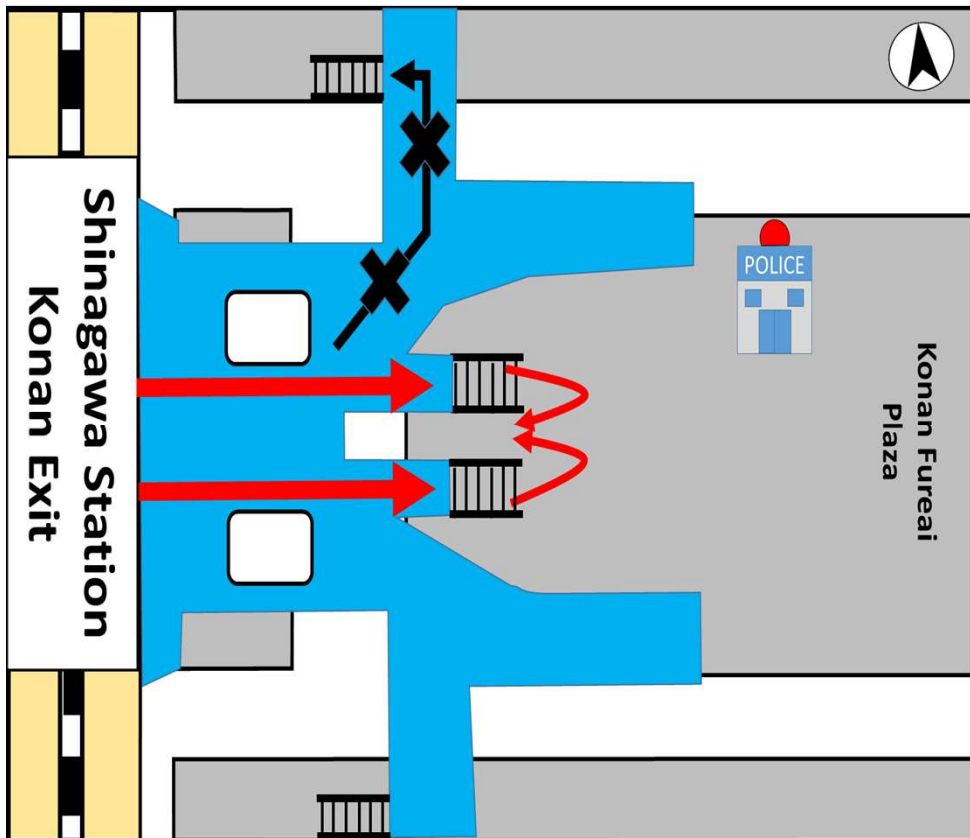

Information from Toei Bus

For customers going to Tokyo Shutsunyūkokuzairyu-Kanrikyoku (Tokyo Regional Immigration Services Bureau)

From September 30, 2024 (Monday), The boarding location for the 99 bus bound for “Tokyo Shutsunyūkokuzairyu-Kanrikyoku (Tokyo Regional Immigration Services Bureau)” will change. Please be careful when you use the bus.

Blue is 2nd floor deck

1st floor